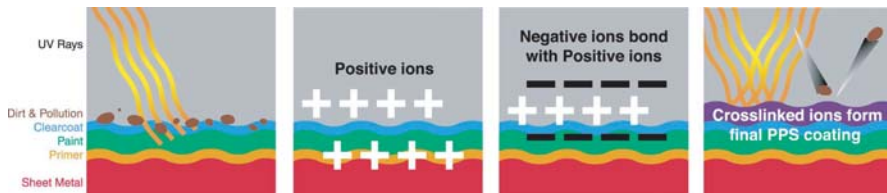

"STRONG TO THE FINISH"

Available in 2oz. and 4oz.
"do-it-yourself" kits

- PPS chemically fuses PTFE (slickest substance known to man) resins to the pores of your boat.
- Strengthens and adds depth to the finish.
- Makes washing fast and easy
- Never wax again.